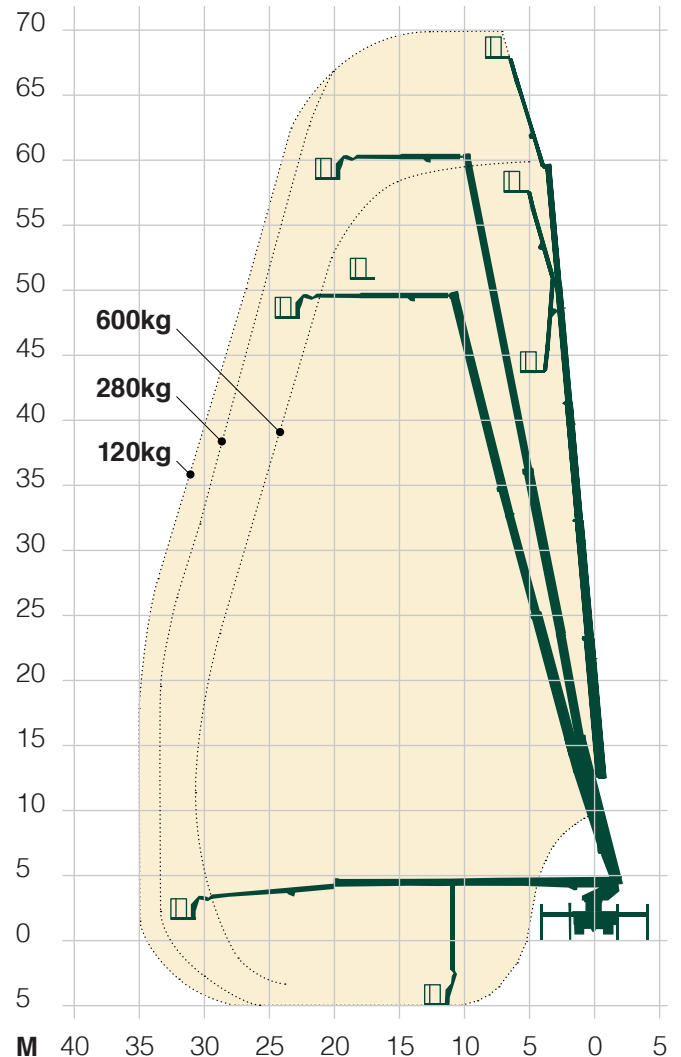

S 70 XDT

with extendable cage and working height 70 meters

AA ACCESS

S 70 XDT features

- Extendable (3.7m) 600kg working cage
- Telescopic cage boom
- Fully-variable H type jacking with excellent levelling capacity
- Fully-automatic jacking and levelling with remote control
- Multiple working cage system
- Cage rotation 90 degrees

Model	Bronto S 70 XDT
Max working height	70 m
Max horizontal reach	35 m
Travel length	12 m
Operating width (max)	8.0m c/c
Operating width (min)	2.8m c/c
SWL	600 kg (200kg with camera cage)
GVW	35 tonne
Max outrigger force	250kN
Max footplate pressure	14kg/cm²
Max under plywood groundplate (50x650x750)	3.5kg/cm²
Max wind speed	12.5m/sec