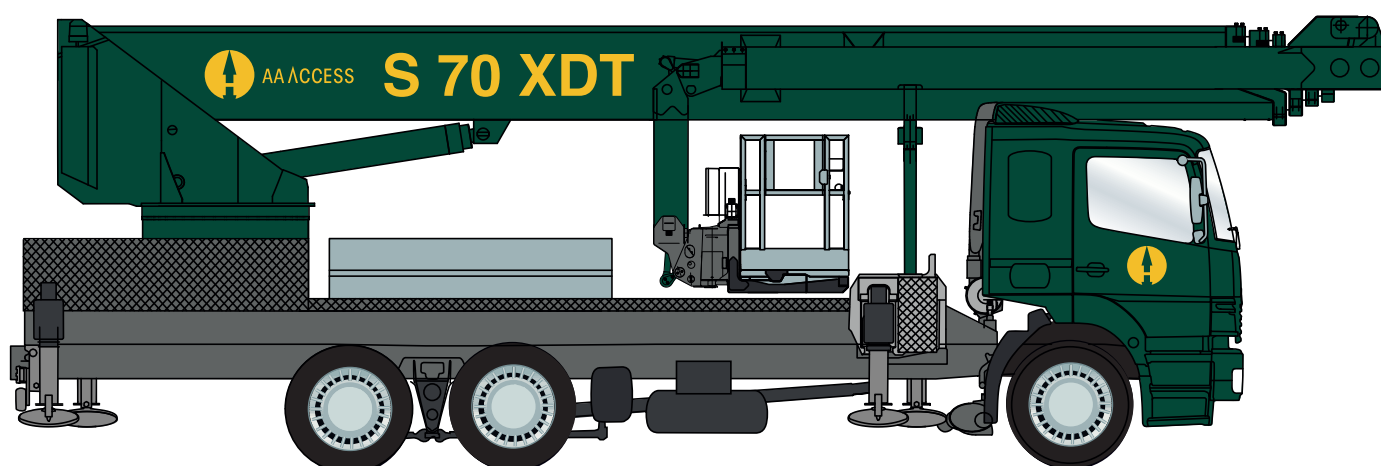

S 70 XDT

with extendable cage and
working height 70 meters

AA ACCESS

AA Access Ltd

239 Ashley Rd, Hale, Altrincham, Greater Manchester WA15 9NE

t: 0161 223 8100 e: info@highaccess.co.uk w: highaccess.co.uk

S 70 XDT

with extendable cage and working height 70 meters

AA ACCESS

S 70 XDT features

- Extendable (3.7m) 600kg working cage
- Telescopic cage boom
- Fully-variable H type jacking with excellent levelling capacity
- Fully-automatic jacking and levelling with remote control
- Multiple working cage system
- Cage rotation 90 degrees

Model	Bronto S 70 XDT
Max working height	70 m
Max horizontal reach	35 m
Travel length	12 m
Operating width (max)	8.0m c/c
Operating width (min)	2.8m c/c
SWL	600 kg (200kg with camera cage)
GVW	35 tonne
Max outrigger force	250kN
Max footplate pressure	14kg/cm²
Max under plywood groundplate (50x650x750)	3.5kg/cm²
Max wind speed	12.5m/sec