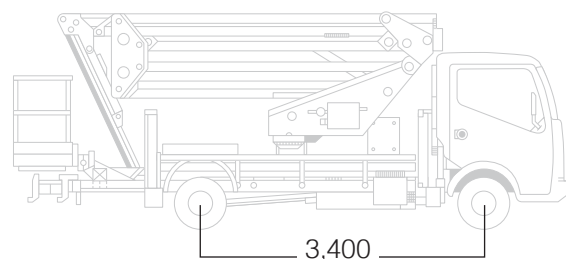

3,400

6,800

2,600

AA Access Ltd

239 Ashley Rd, Hale, Altrincham, Greater Manchester WA15 9NE
t: 0161 223 8100 e: info@highaccess.co.uk w: highaccess.co.uk