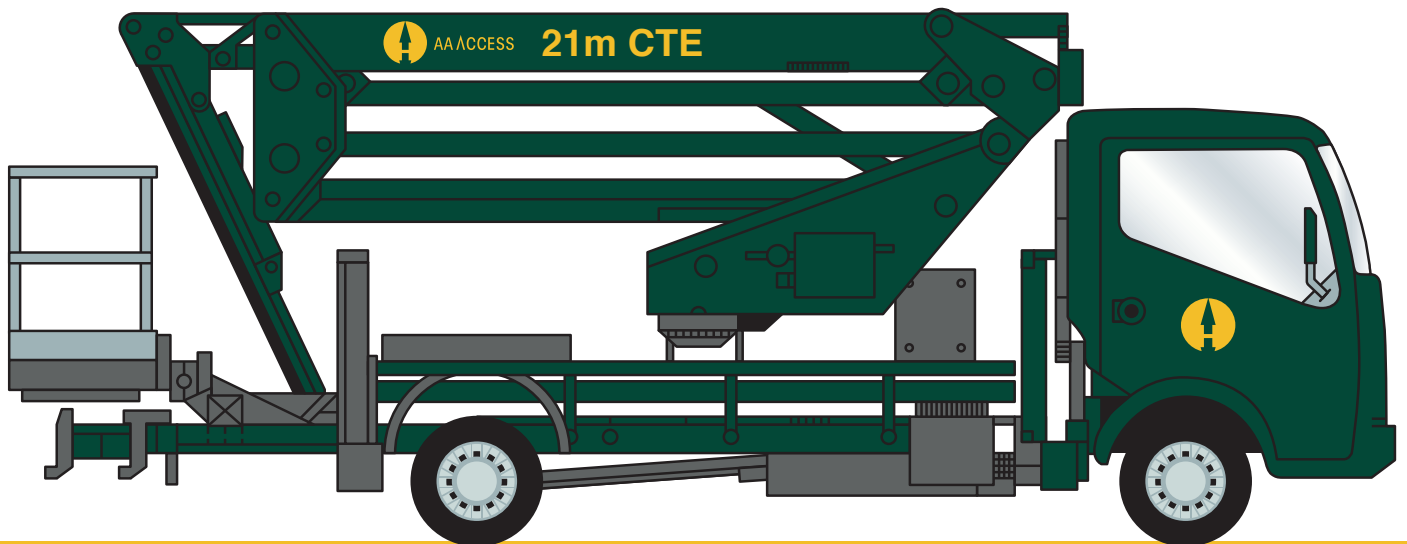

21 metre CTE

3.5 tonne GVW (Cat B Driving Licence)

AA ACCESS

AA Access Ltd

239 Ashley Rd, Hale, Altrincham, Greater Manchester WA15 9NE

t: 0161 223 8100 e: info@highaccess.co.uk w: highaccess.co.uk