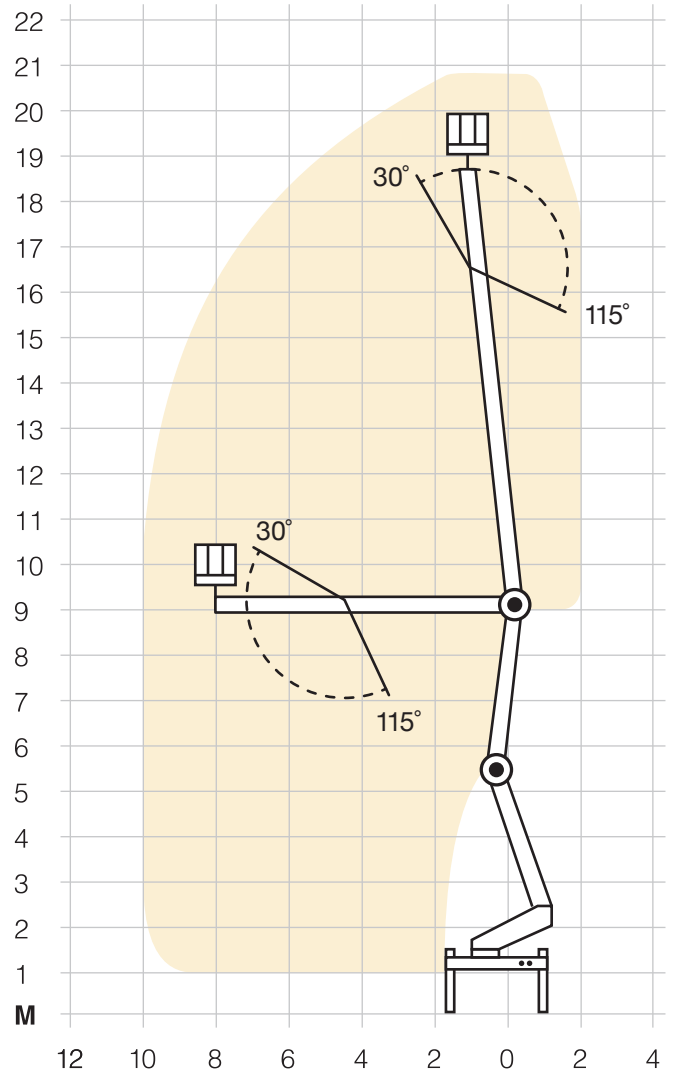

# 21 metre CTE

3.5 tonne GVW (Cat B Driving Licence)

## 21 m CTE features

- Up to 9.5m up & over outreach with zero tailswing
- Proven 'Z' control system and features: simple proportional controls, basket load sensing, load sensitive outrigger interlocks and zero tailswing

The 21m CTE is a popular machine, featuring the renowned sigma / 2-stage-telescopic boom. With outreach of up to 21m, and a very small set up area this Truck Mounted Access Platform is very versatile, ideal to use on busy locations and tight access areas.

Model	<b>21 m CTE</b>
Max working height	<b>20.7 m</b>
Platform height	<b>18.7 m</b>
Outreach	<b>10.0 m</b>
SWL	<b>300 kg</b>
Rotation	<b>360° continuous</b>
Basket rotation	<b>65° + 65°</b>
Travel width	<b>2.3 m</b>
Travel length	<b>6.8 m</b>
Travel height	<b>2.6 m</b>
Dimensions	<b>1.4 x 0.7 x 1.1 m</b>
GVW	<b>3.5 tonne</b>