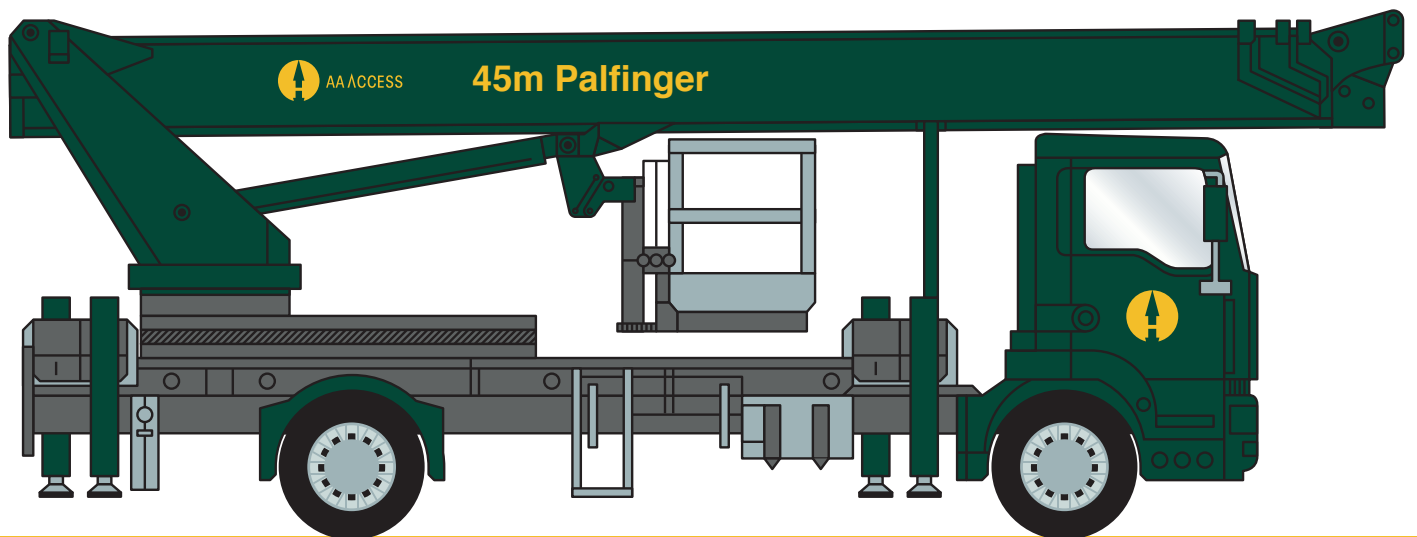

45 metre Palfinger

18 tonne GVW (Operated Only)

AA ACCESS

AA Access Ltd

239 Ashley Rd, Hale, Altrincham, Greater Manchester WA15 9NE

t: 0161 223 8100 e: info@highaccess.co.uk w: highaccess.co.uk

45 metre Palfinger

18 tonne GVW (Operated Only)

AA ACCESS

45 m Palfinger features

- Extendable cage up to 3.88m
- Extending Fly Boom up to 10.5m
- Will also work up to 5m below ground level

The 45m Palfinger Wumag Access Platform offers industry leading outreach capabilities and a maximum 700kg safe working load on an 18tonne lorry chassis. Well suited to work at height in both urban and rural areas. This hire cherry picker is available to rent with a trained and experienced IPAF MEWP operator.

Model	45 m Palfinger
Max working height	45.0 m
Platform height	43.0 m
Outreach	28.5 m
SWL	700 kg
Platform rotation	80° + 80°
Jack width	Fully variable
Travel width	2.50 m
Travel length	9.96 m
Travel height	3.8 m
Dimensions	2.47 x 1.05 x 1.10 m
GVW	18 tonne