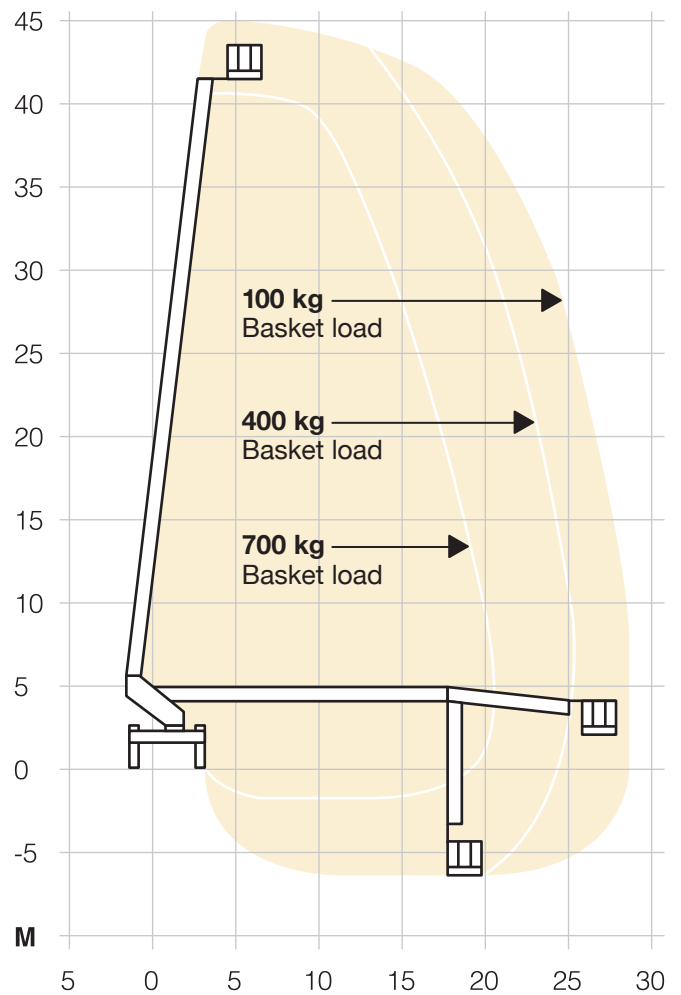

18 tonne GVW (Operated Only)

AA ACCESS

45 m Palfinger features

- Extendable cage up to 3.88m
- Extending Fly Boom up to 10.5m
- Will also work up to 5m below ground level

The 45m Palfinger Wumag Access Platform offers industry leading outreach capabilities and a maximum 700kg safe working load on an 18tonne lorry chassis. Well suited to work at height in both urban and rural areas. This hire cherry picker is available to rent with a trained and experienced IPAF MEWP operator.

Model	45 m Palfinger
Max working height	45.0 m
Platform height	43.0 m
Outreach	28.5 m
SWL	700 kg
Platform rotation	80° + 80°
Jack width	Fully variable
Travel width	2.50 m
Travel length	9.96 m
Travel height	3.8 m
Dimensions	2.47 x 1.05 x 1.10 m
GVW	18 tonne