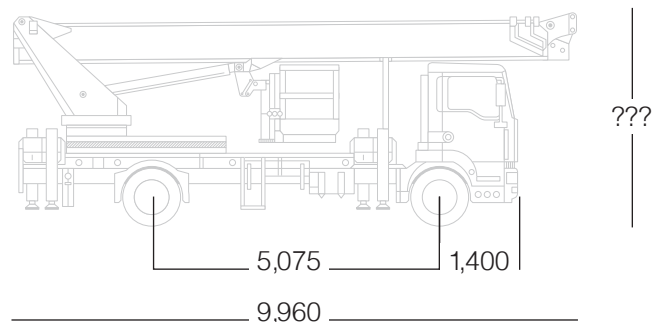

18 tonne GVW (Operated Only)

AA ACCESS

45 m Palfinger features

- Extendable cage up to 3.88m
- Extending Fly Boom up to 10.5m
- Will also work up to 5m below ground level

The 45m Palfinger Wumag Access Platform offers industry leading outreach capabilities and a maximum 700kg safe working load on an 18tonne lorry chassis. Well suited to work at height in both urban and rural areas. This hire cherry picker is available to rent with a trained and experienced IPAF MEWP operator.

Model	45 m Palfinger
Max working height	45.0 m
Platform height	43.0 m
Outreach	28.5 m
SWL	700 kg
Platform rotation	80° + 80°
Jack width	Fully variable
Travel width	2.50 m
Travel length	9.96 m
Travel height	3.8 m
Dimensions	2.47 x 1.05 x 1.10 m
GVW	18 tonne