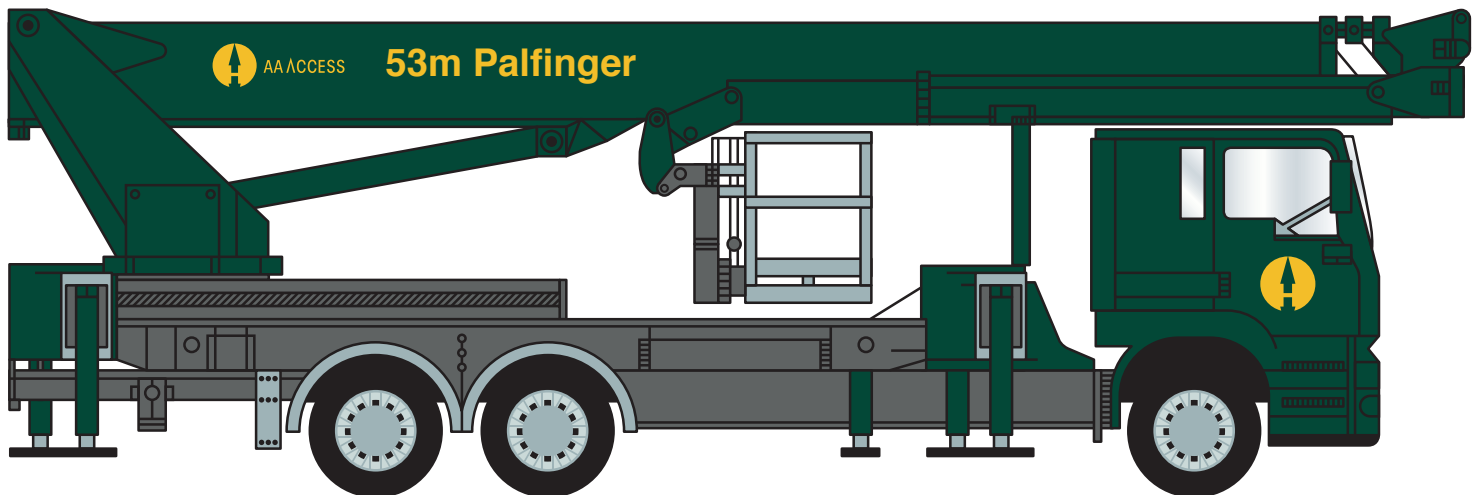

53 metre Palfinger

26 tonne GVW (Operated Only)

AA ACCESS

AA Access Ltd

239 Ashley Rd, Hale, Altrincham, Greater Manchester WA15 9NE

t: 0161 223 8100 e: info@highaccess.co.uk w: highaccess.co.uk

53 metre Palfinger

26 tonne GVW (Operated Only)

AA ACCESS

53 m Palfinger features

- Extendable cage up to 3.88m
- Extending Fly Boom up to 10.5m
- Works up to 6m below ground level

The 53m Palfinger Wumag Access Platform offers industry leading outreach capabilities and a maximum 600kg safe working load. The machine is ideally configured for providing maximum outreach and the flexibility to work safely and comfortably at heights of up to 53 metres.

Model	53 m Palfinger
Max working height	53.0 m
Platform height	51.0 m
Outreach	39.0 m
SWL	600 kg
Platform rotation	80° + 80°
Slewing range	540°
Jack width	Fully variable
Travel width	2.50 m
Travel length	11.998 m
Travel height	3.88 m
Dimensions	2.47 / 3.88 x 1.05 x 1.10 m
Point loadings	195 kN per leg
GVW	26 tonne