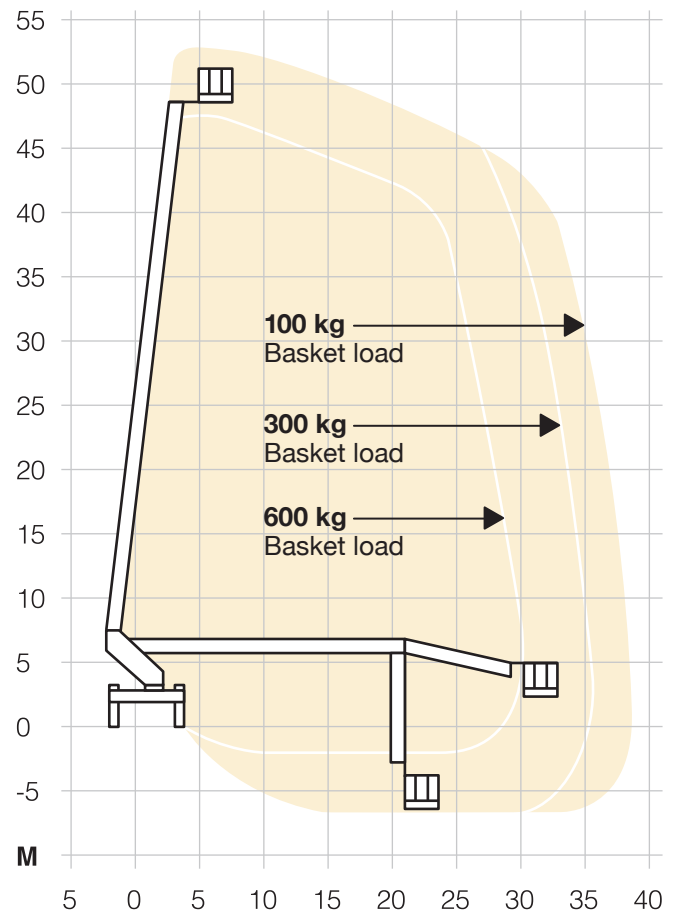

26 tonne GVW (Operated Only)

AA ACCESS

53 m Palfinger features

- Extendable cage up to 3.88m
- Extending Fly Boom up to 10.5m
- Works up to 6m below ground level

The 53m Palfinger Wumag Access Platform offers industry leading outreach capabilities and a maximum 600kg safe working load. The machine is ideally configured for providing maximum outreach and the flexibility to work safely and comfortably at heights of up to 53 metres.

Model	53 m Palfinger
Max working height	53.0 m
Platform height	51.0 m
Outreach	39.0 m
SWL	600 kg
Platform rotation	80° + 80°
Slewing range	540°
Jack width	Fully variable
Travel width	2.50 m
Travel length	11.998 m
Travel height	3.88 m
Dimensions	2.47 / 3.88 x 1.05 x 1.10 m
Point loadings	195 kN per leg
GVW	26 tonne