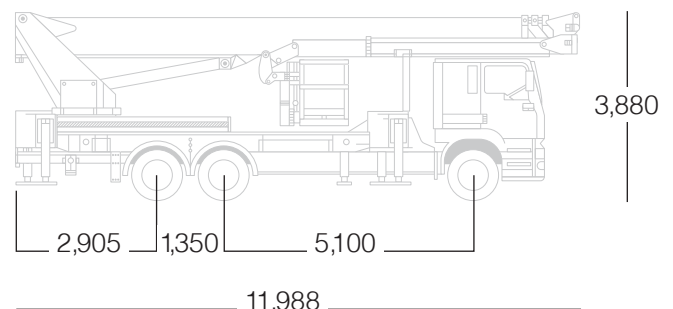

26 tonne GVW (Operated Only)

AA ACCESS

53 m Palfinger features

- Extendable cage up to 3.88m
- Extending Fly Boom up to 10.5m
- Works up to 6m below ground level

The 53m Palfinger Wumag Access Platform offers industry leading outreach capabilities and a maximum 600kg safe working load. The machine is ideally configured for providing maximum outreach and the flexibility to work safely and comfortably at heights of up to 53 metres.

Model	53 m Palfinger
Max working height	53.0 m
Platform height	51.0 m
Outreach	39.0 m
SWL	600 kg
Platform rotation	80° + 80°
Slewing range	540°
Jack width	Fully variable
Travel width	2.50 m
Travel length	11.998 m
Travel height	3.88 m
Dimensions	2.47 / 3.88 x 1.05 x 1.10 m
Point loadings	195 kN per leg
GVW	26 tonne